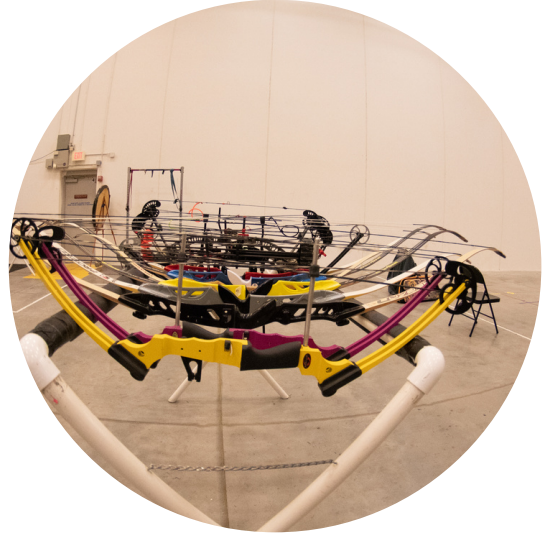

Northeast Passage Pre-Approved Location ideas:

Cycling

- ·Windham Rail Trail, Windham, NH
- ·Rockingham Rail Trail, Auburn/Manchester, Epping, NH
- ·Northern Rail Trail, Boscawen, Lebanon, NH
- ·Nashua River Rail Trail, Ayer, MA or Nashua, NH
- ·Goffstown Rail Trail, Goffstown, NH

Archery

- ·Coyote Creek, Rochester, NH (indoors)
- ·Northeast Passage Office, Durham, NH (outdoors)
- ·UNH Boulder Field, Durham, NH (outdoors) *pending availability*
- ·UNH Indoor Track, Durham, NH (indoor) *pending availability*
- ·Bear Brook State Park Archery Pond, Deerfield, NH (outdoors)